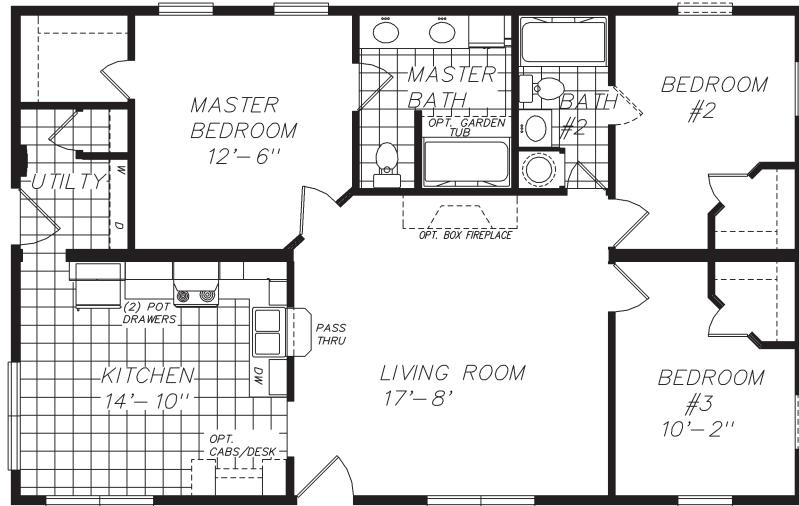

MODEL: 03

27'-8" x 44'-0"
1217 SQ FT

Ranch Collection
3 - Dixie

Square Feet	Bedrooms	Bathrooms
1217	3	2

Comments:
