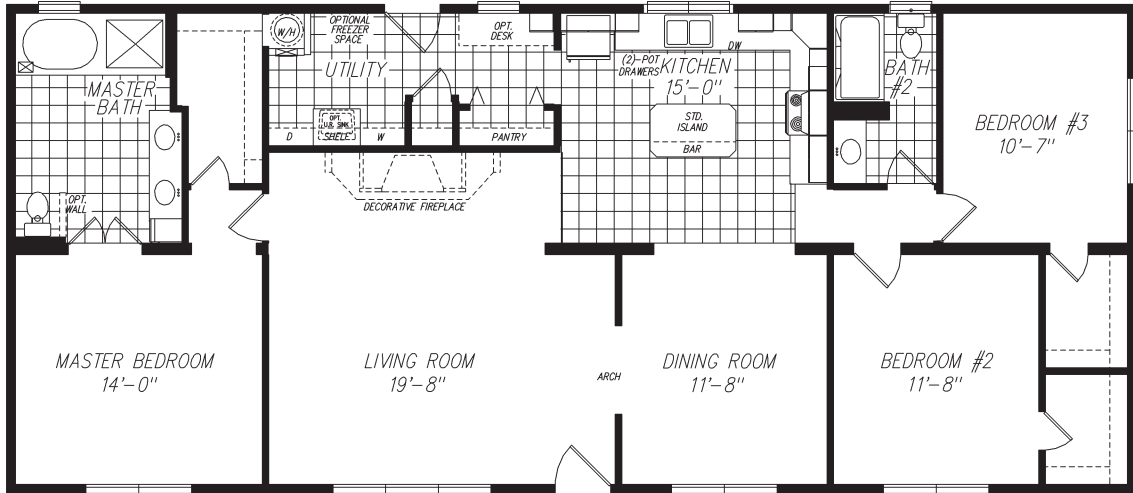

MODEL: 546

2/4X3/DSG STD. OR
OPT. PICTURE WINDOW

27'-8" X 64'-0"
TOTAL: 1770 SQ. FT.

Ranch Collection
546 - Grant

Square Feet	Bedrooms	Bathrooms
1770	3	2

Comments:
