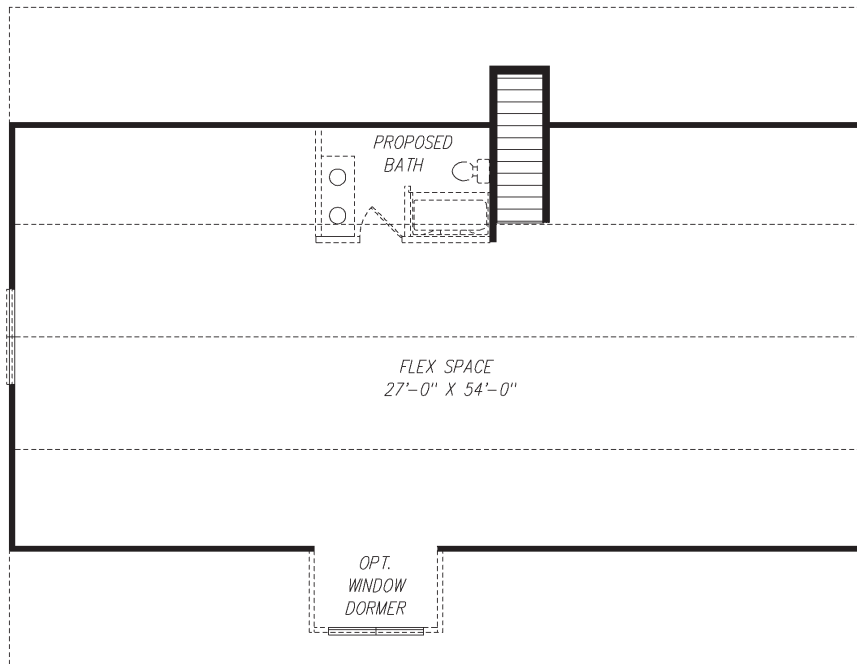

MODEL: 773

FIRST FLOOR:
41'-6" x 54'-0"
TOTAL = 2172 SQ FT

UNFINISHED UPSTAIRS:
27'-0" x 54'-0" + DORMER
TOTAL = 1501 SQ FT

TOTAL = 3673 SQ FT.

MODEL 773

Craftsman Collection
773 - The Asheville

Square Feet	Bedrooms	Bathrooms
3742	3	2