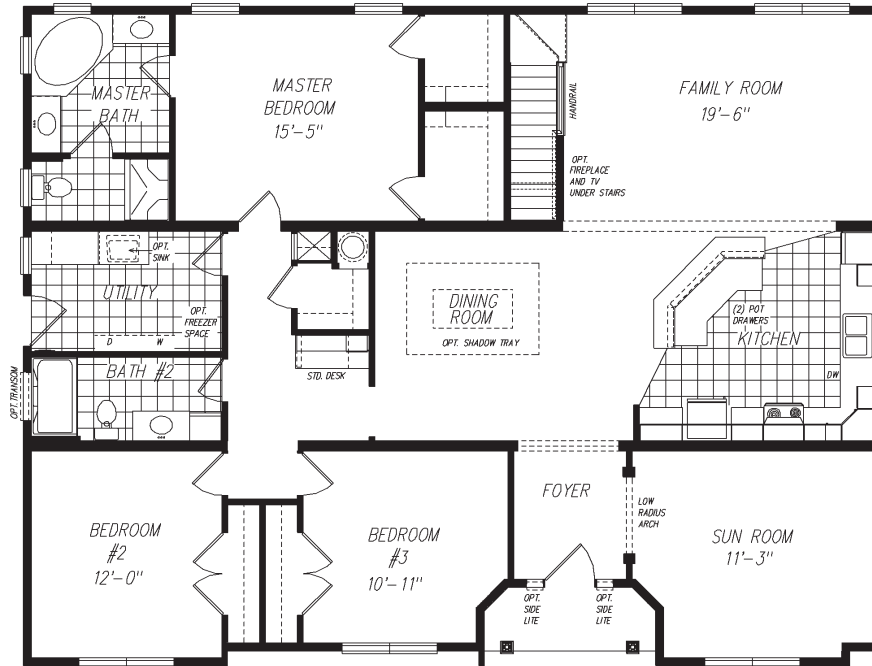

MODEL: 773

FIRST FLOOR:
41'-6" x 54'-0"
TOTAL = 2172 SQ FT

UNFINISHED UPSTAIRS:
27'-0" x 54'-0" + DORMER
TOTAL = 1501 SQ FT

TOTAL = 3673 SQ FT.

MODEL 773

Craftsman Collection
773 - The Asheville

Square Feet	Bedrooms	Bathrooms
3742	3	2